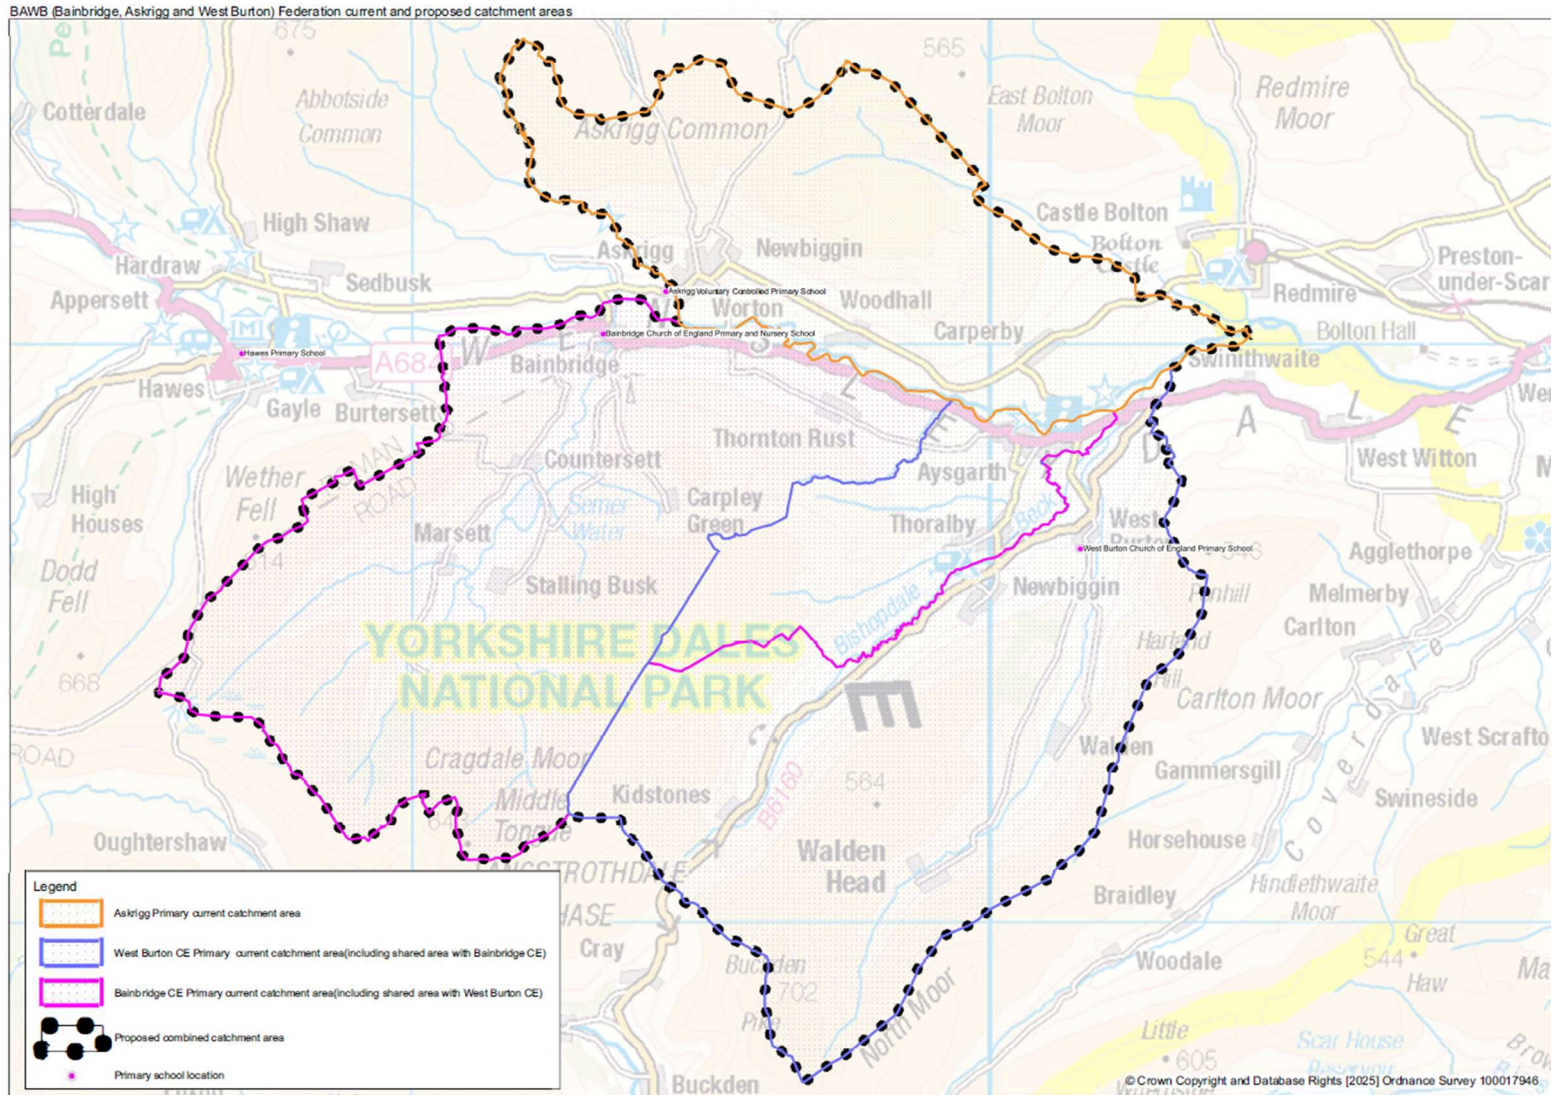

Maps showing future catchment area proposals

Annex 1 – BAWB (Bainbridge, Askrigg and West Burton) Federation

Annex 2 – Reeth and Gunnerside Schools Federation

Annex 3 – The Federation of Middleham (VA) and Spennithorne (VC) Primary Schools

The Federation of Middleham (VA) & Spennithorne (VC) CE Primary Schools current and proposed catchment areas

Annex 4 - Aiskew, Leeming Bar CE & Leeming and Londonderry CP