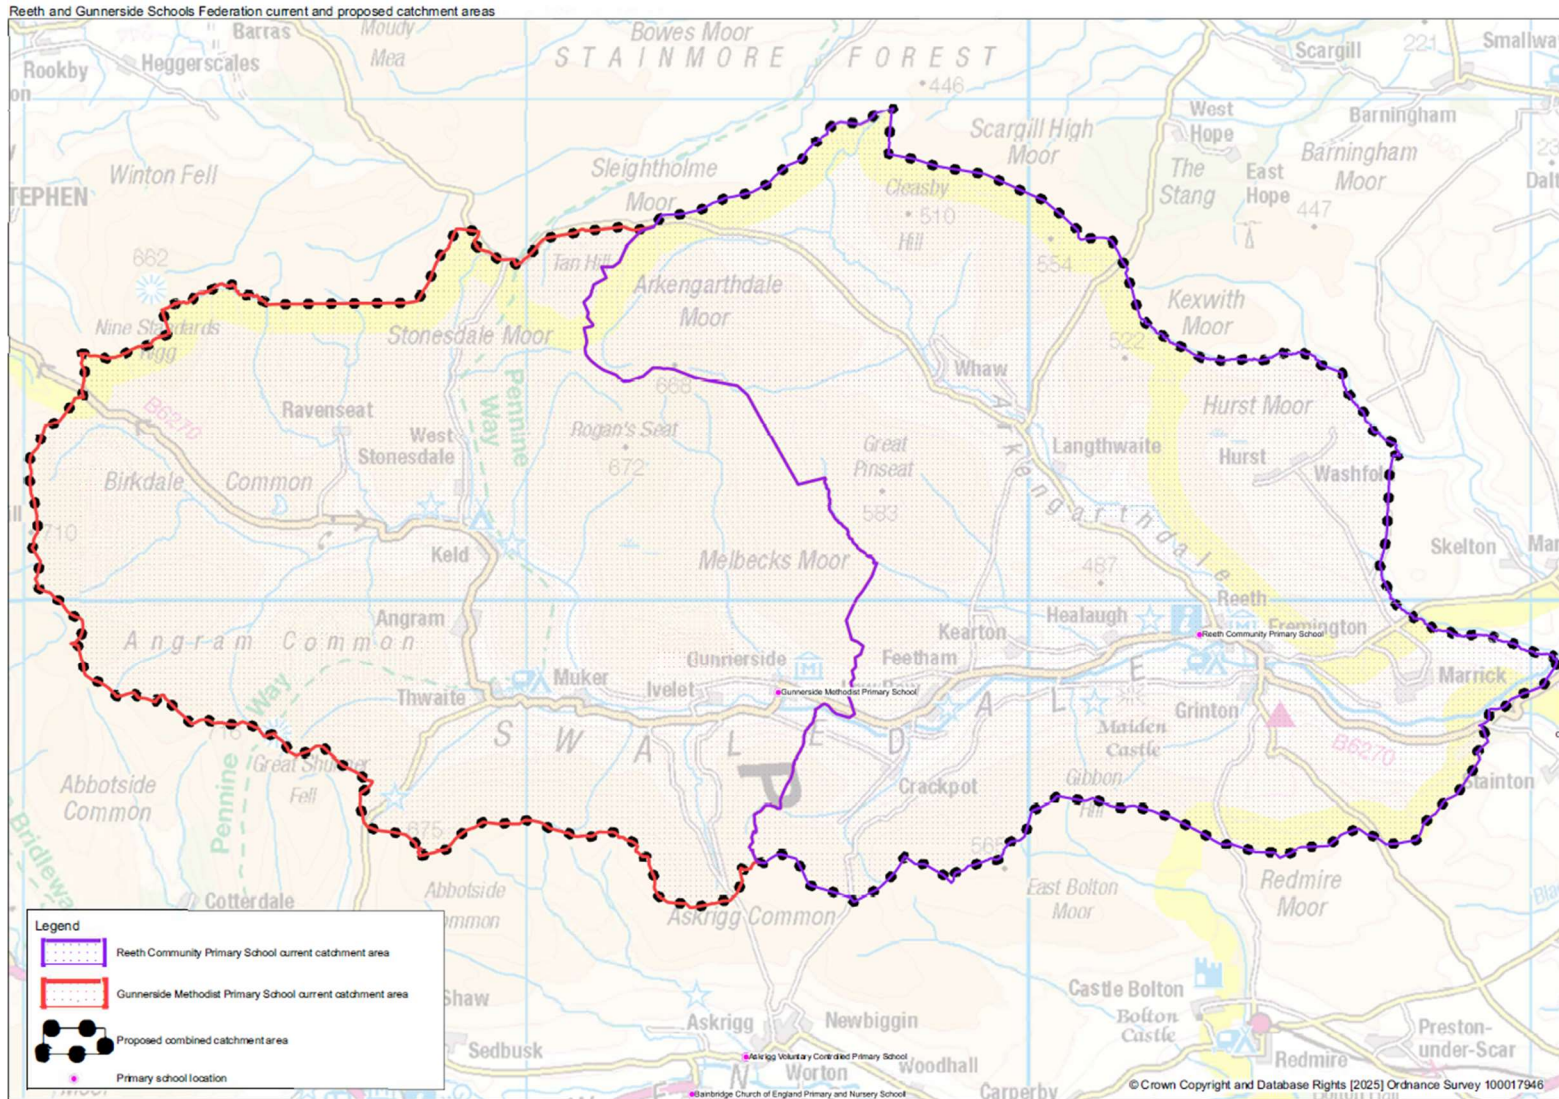

Maps showing future catchment area proposals

Annex 1 – BAWB (Bainbridge, Askrigg and West Burton) Federation

Annex 2 – Reeth and Gunnerside Schools Federation

Annex 3 – The Federation of Middleham (VA) and Spennithorne (VC) Primary Schools

The Federation of Middleham (VA) & Spennithorne (VC) CE Primary Schools current and proposed catchment areas

Annex 4 - Aiskew, Leeming Bar CE & Leeming and Londonderry CP