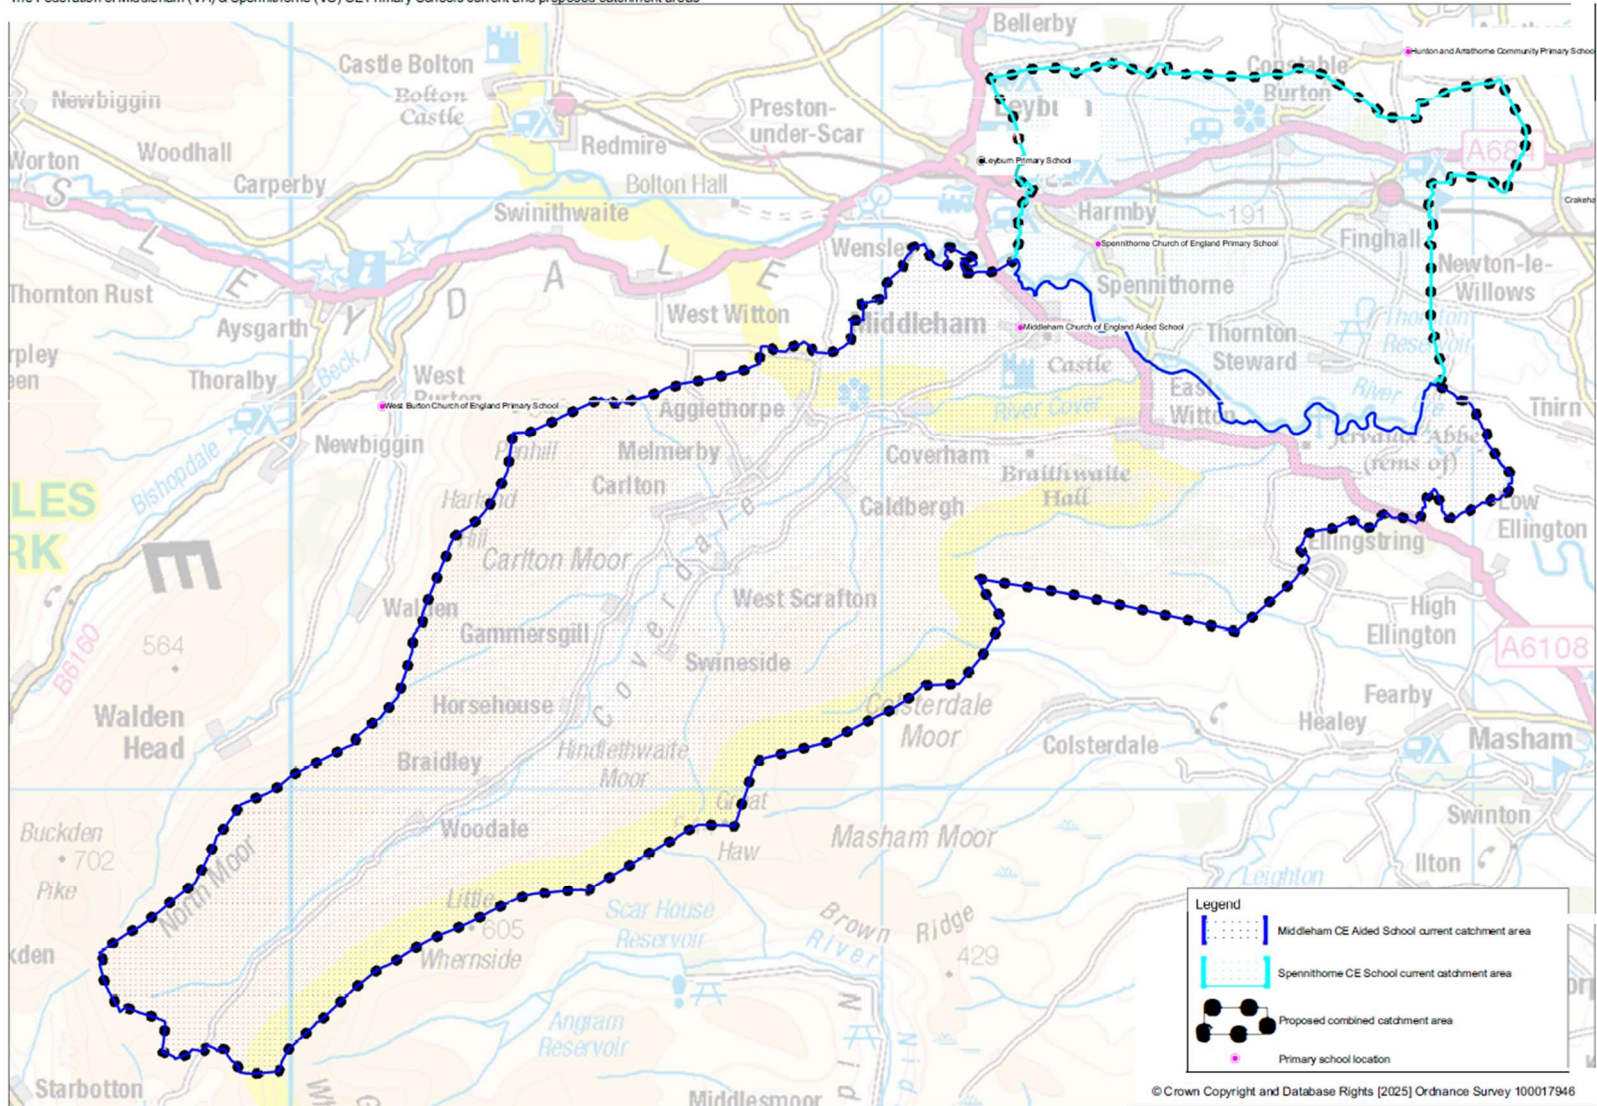

Maps showing future catchment area proposals

Annex 1 – BAWB (Bainbridge, Askrigg and West Burton) Federation

Annex 2 – Reeth and Gunnerside Schools Federation

Annex 3 – The Federation of Middleham (VA) and Spennithorne (VC) Primary Schools

The Federation of Middleham (VA) & Spennithorne (VC) CE Primary Schools current and proposed catchment areas

Annex 4 - Aiskew, Leeming Bar CE & Leeming and Londonderry CP